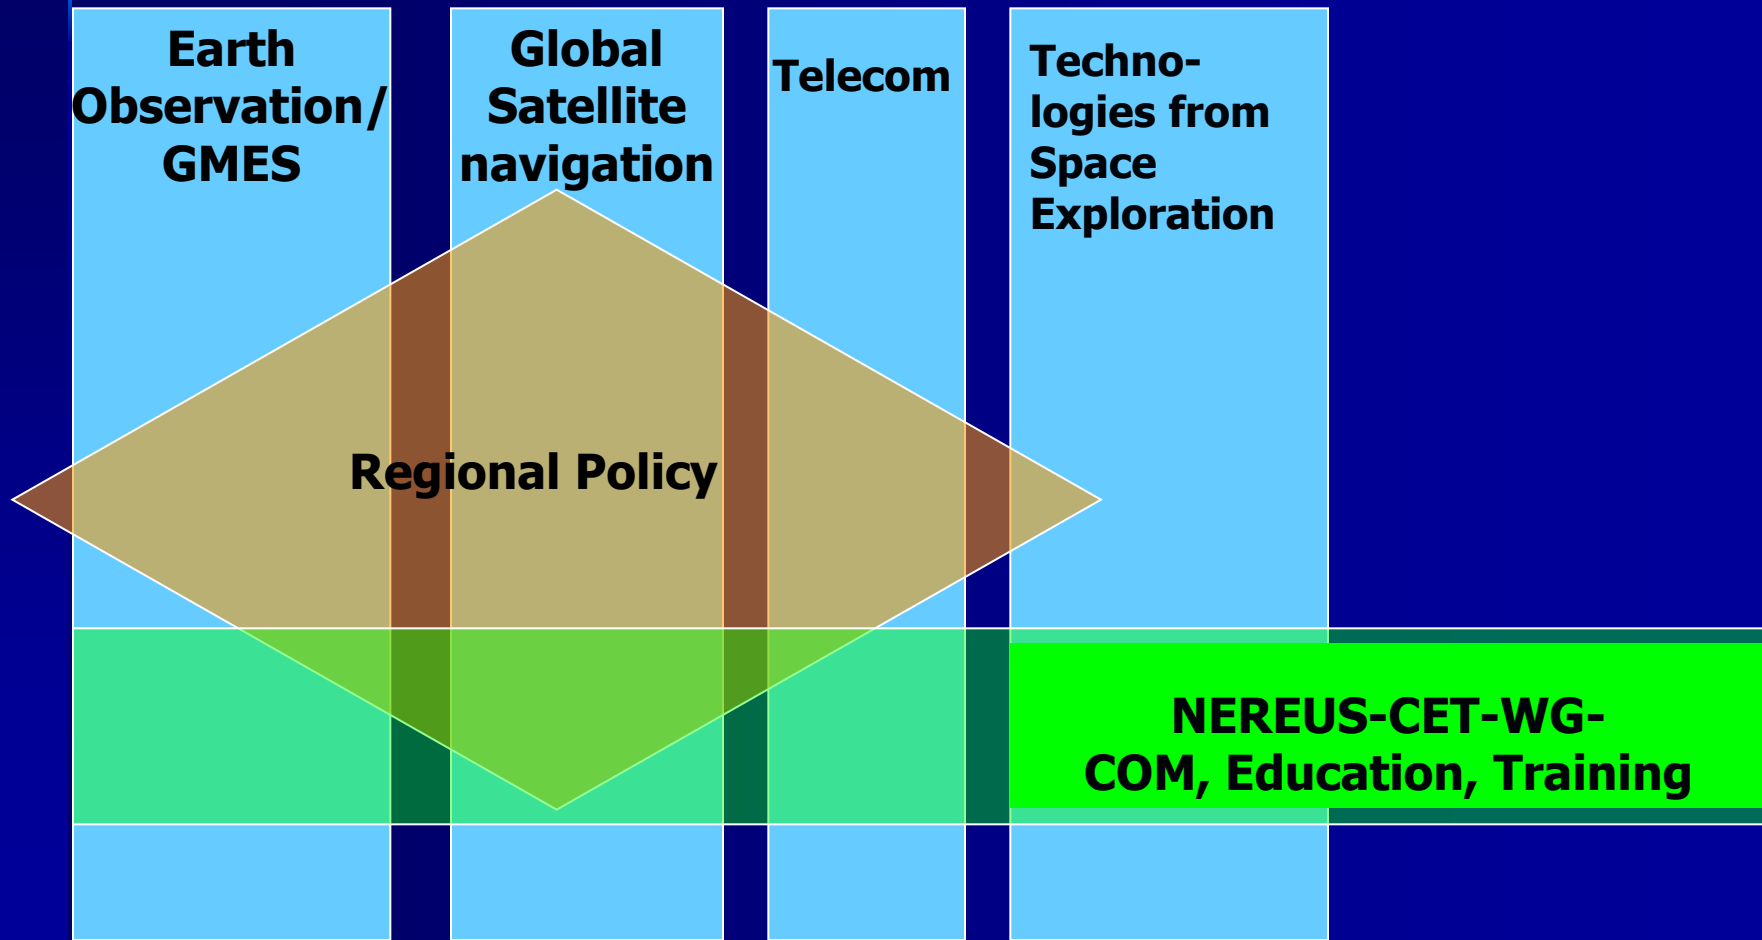

# Core areas of collaboration

# CET-WG

- exchanging knowledge and information on space related education and training activities, capabilities and potentials
- Currently strong focus on university related education and training
- More info:  
<http://www.nereus-regions.eu/education-training-communication>

# ERASMUS-Project Proposal (1)

- 12 day masters level summer school to train students from partner institutes in the principles of Earth observation with applications to land, atmospheric and ocean monitoring